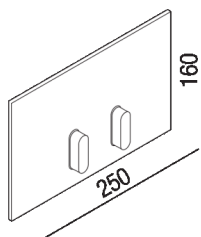

Control plaque  
 ARUB0968N\_MM

Benedini Associati, 2021

Stainless steel control plaque for recessed flush tank with dual flushing capacity; available in stainless steel. Including bracket and fixing kit. To be used with Geberit built-in cisterns: Combifix and Duofix mod. Sigma 8 and Sigma 12.

Altezza:	16 cm	6" 1/4 inches
----------	-------	---------------

Larghezza:	25 cm	9" 7/8 inches
------------	-------	---------------

Note: In addition to the standard finishes, matt white (RAL9003), natural polished brass or other customized natural brass finishes are available upon request for minimum batch of 10 pieces per finish, with surcharge equal to 20% of the price of the chrome finish and with a production time of 6 weeks from order date; or copper or nickel finishes by PVD (Physical Vapor Deposition) for minimum batch of 5 pieces, with surcharge equal to 50% of the price of the chrome finish and with production time of 10 weeks from order date.