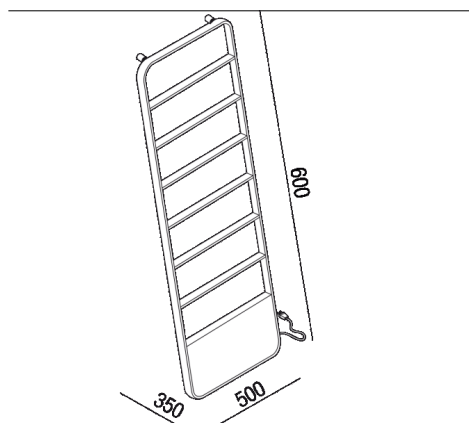

Self-regulating heated towel rack made from steel in polished chrome finish  
 AMEM871\_

Benedini Associati, 2010

**Finiture**

-  Polished
-  Black
-  White

**Materiali**

-  Stainless steel

Self-regulating heated towel rack made from steel in polished chrome finish (with white frontal panel) or painted white or black. Supplied with wall fixing kit. Not available for the US market.

Altezza:	160 cm	63" inches
Larghezza:	50 cm	19" 5/8 inches
Profondità :	35 cm	13" 3/4 inches

**Note:**

TECHNICAL DATA 300W (painted)  
 - 230V 250W (chromed) -230V IP 66 cl 2 Maximum temperature  
 55/60°C

Main dimensions