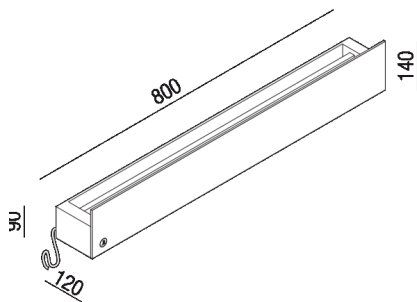

Self-regulating heated towel rack  
 ASEN0976N

Gwenael Nicolas, Curiosity, 2008

**Finiture**

Black anodised

**Materiali**

Aluminium

Accessories made from brushed anodised aluminium in black to be matched with the range of taps with the same name. The natural anodising process does not guarantee that all products will have the same finish: slight colour differences cannot be considered reason for complaints. Due to their unique shape, we recommend that all wall-mounted accessories are fixed to a perfectly flat surface.

Altezza:	14 cm	5" 1/2 inches
Larghezza:	80 cm	31" 1/2 inches
Profondità :	12 cm	4" 3/4 inches

Note: TECHNICAL DATA 250W - 230V IP 66 cl 2 Maximum temperature 55/60° Not available for the US market

Main dimensions