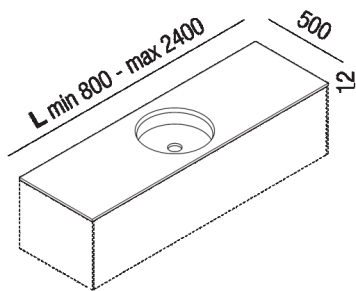

Worktop 12 mm thick, with built-in round Undici washbasin
 AE21PA181I_SS

Benedini Associati, 2021

Finiture

White

Materiali

solid surface

White solid surface worktop, 12 mm thick, with built-in round Undici washbasin.

Altezza: 1.2 cm 15/32" inches

Profondità : 50 cm 19 1/8 inches

Note: It is available with a minimum length of 80 cm and a maximum length of 240 cm. L* = nominal size, real length - 26 mm