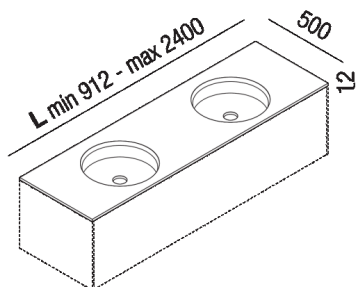

Worktop 12 mm thick, with double built-in round Undici washbasin
 AE21PA281I_SS

Benedini Associati, 2021

White solid surface worktop, 12 mm thick, with double built-in round Undici washbasin.

Altezza: 1.2 cm 15/32" inches

Profondit  : 50 cm 19  5/8 inches

Note: It is available with a minimum length of 91,2 cm and a maximum length of 240 cm. L* = nominal size, real length - 26 mm

Finiture

White

Materiali

solid surface