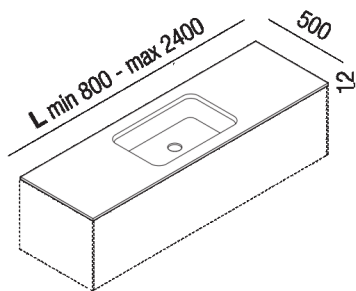

Worktop 12 mm thick, with built-in rectangular Undici washbasin
 AE21PA184I_SS

Benedini Associati, 2021

Finiture

White

Materiali

solid surface

White solid surface worktop, 12 mm thick, with built-in rectangular Undici washbasin.

Altezza:	1.2 cm	15/32" inches
Profondità :	50 cm	19 1/8 inches

Note: It is available with a minimum length of 80 cm and a maximum length of 240 cm. L* = nominal size, real length - 26 mm