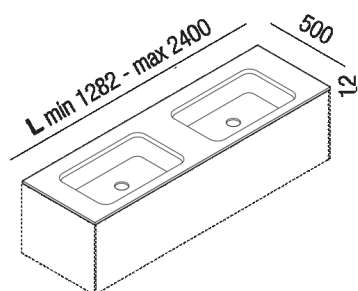

Worktop 12 mm thick, with double built-in rectangular Undici washbasin
 AE21PA284I_SS

Benedini Associati, 2021

White solid surface worktop, 12 mm thick, with double built-in rectangular Undici washbasin.

Altezza:	1.2 cm	15/32" inches
----------	--------	---------------

ProfonditÃ :	50 cm	19â€• 5/8 inches
--------------	-------	------------------

Note: It is available with a minimum length of 128,2 cm and a maximum length of 240 cm. L* = nominal size, real length - 26 mm