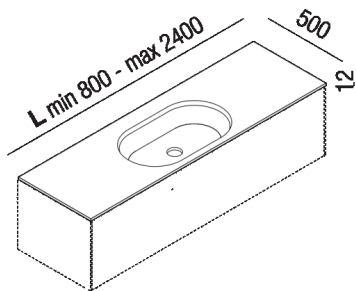

Worktop 12 mm thick, with built-in oval
 Undici washbasin
 AE21PA186I_SS

Benedini Associati, 2021

Finiture

White

Materiali

solid surface

White solid surface worktop, 12 mm thick, with built-in oval Undici washbasin.

Altezza: 1.2 cm 15/32" inches

Profondit  : 50 cm 19â€• 5/8 inches

Note: It is available with a minimum length of 80 cm and a maximum length of 240 cm. L* = nominal size, real length - 26 mm