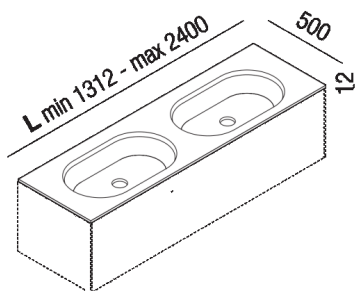

Worktop 12 mm thick, with double built-in rectangular Undici washbasin  
 AE21PA286I\_SS

Benedini Associati, 2021

White solid surface worktop, 12 mm thick, with double built-in rectangular Undici washbasin.&#10;

Altezza:	1.2 cm	15/32" inches
----------	--------	---------------

ProfonditÃ :	50 cm	19â€• 5/8 inches
--------------	-------	------------------

Note: It is available with a minimum length of 128,2 cm and a maximum length of 240 cm. L\* = nominal size, real length - 26 mm