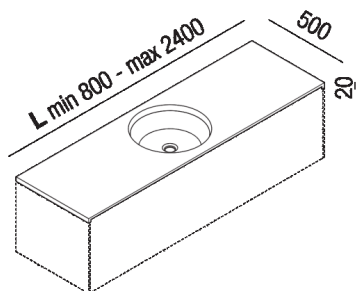

Worktop 20 mm thick, with built-in Undici
 Inox washbasin
 AE21PD1_

Benedini Associati, 2021

Finiture

-  White Carrara
-  Grey Carnico
-  Black Marquina
-  Petit Granit
-  Green Alpi
-  Dark Emperador

Materiali

-  Marble

20 mm thick marble worktop including stainless steel Undici undercounter washbasin with different standard finishes.

Altezza:	2 cm	2â€• 3/8 inches
ProfonditÃ :	50 cm	19â€• 5/8 inches

Note: It is available with a minimum length of 80 cm and a maximum length of 240 cm. L* = nominal size, real length - 26 mm The tops can also be supplied in Calacatta Vagli and Calacatta viola marble or with stones or marbles at the customer's request (costs to be estimated).