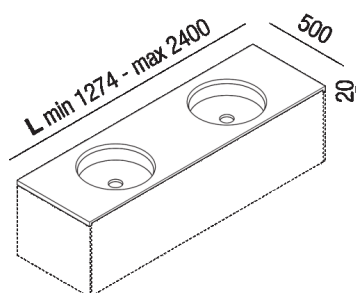

Worktop 20 mm thick, with double built-in Undici Inox washbasin  
 AE21PD2\_

Benedini Associati, 2021

20 mm thick marble worktop including double stainless steel Undici undercounter washbasin with different standard finishes.&#10;

Altezza: 2 cm 25/32â€• inches

ProfonditÃ : 50 cm 19â€• 5/8 inches

Note: It is available with a minimum length of 127,4 cm and a maximum length of 240 cm. L\* = nominal size, real length - 26 mm The tops can also be supplied in Calacatta Vagli and Calacatta viola marble or with stones or marbles at the customer's request (costs to be estimated).