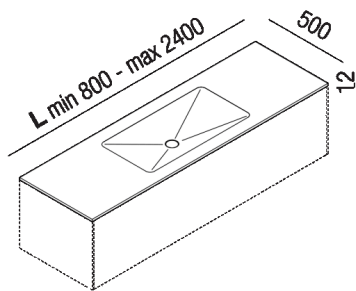

Worktop 12 mm thick, with built-in Raso washbasin  
 AE21PA185I\_SS

Benedini Associati, 2021

**Finiture**

White

**Materiali**

solid surface

White solid surface worktop, 12 mm thick, with built-in Raso washbasin.

Altezza: 1.2 cm 15/32" inches

Profondità : 50 cm 19 1/8 inches

Note: It is available with a minimum length of 80 cm and a maximum length of 240 cm. L\* = nominal size, real length - 26 mm