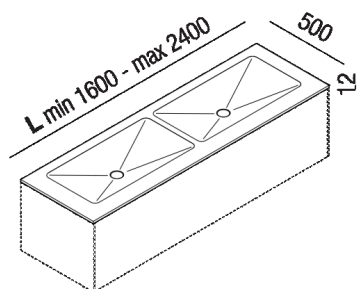

Worktop 12 mm thick, with double built-in
 Raso washbasin
 AE21PA285I_SS

Benedini Associati, 2021

White solid surface worktop, 12 mm thick, with double built-in Raso washbasin. #10;

Altezza:	1.2 cm	15/32" inches
Profondità :	50 cm	19 1/8 inches

Finiture

White

Materiali

solid surface

Note: It is available with a minimum length of 160 cm and a maximum length of 240 cm. L* = nominal size, real length - 26 mm