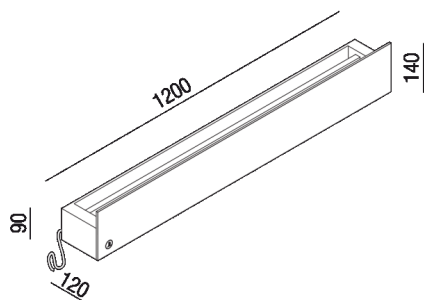

Self-regulating heated towel rack 100 cm (39" 3/8)
 ASEN0978N

Gwenael Nicolas, Curiosity, 2008

Accessories made from brushed anodised aluminium in black to be matched with the range of taps with the same name. The natural anodising process does not guarantee that all products will have the same finish: slight colour differences cannot be considered reason for complaints. Due to their unique shape, we recommend that all wall-mounted accessories are fixed to a perfectly flat surface.

Altezza:	14 cm	5" 1/2 inches
Larghezza:	100 cm	39" 3/8 inches
Profondità :	12 cm	4" 3/4 inches

Note: TECHNICAL DATA 250W - 230V IP 66 cl 2 Maximum temperature 55/60° Not available for the US market

Finiture

Black anodised

Materiali

Aluminium

Main dimensions