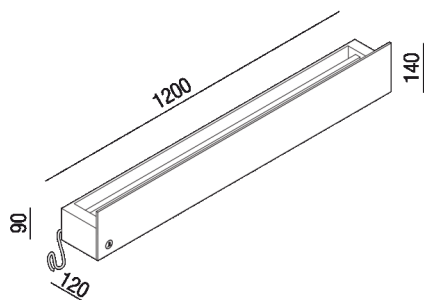

Self-regulating heated towel rack 120 cm (47" 1/4)  
 ASEN0980N

Gwenael Nicolas, Curiosity, 2008

Accessories made from brushed anodised aluminium in black to be matched with the range of taps with the same name. The natural anodising process does not guarantee that all products will have the same finish: slight colour differences cannot be considered reason for complaints. Due to their unique shape, we recommend that all wall-mounted accessories are fixed to a perfectly flat surface.

Altezza:	14 cm	5" 1/2 inches
Larghezza:	120 cm	47" 1/4 inches
Profondità :	12 cm	4" 3/4 inches

Note: TECHNICAL DATA 250W - 230V IP 66 cl 2 Maximum temperature 55/60° Not available for the US market

**Finiture**

Black anodised

**Materiali**

Aluminium

---

Main dimensions