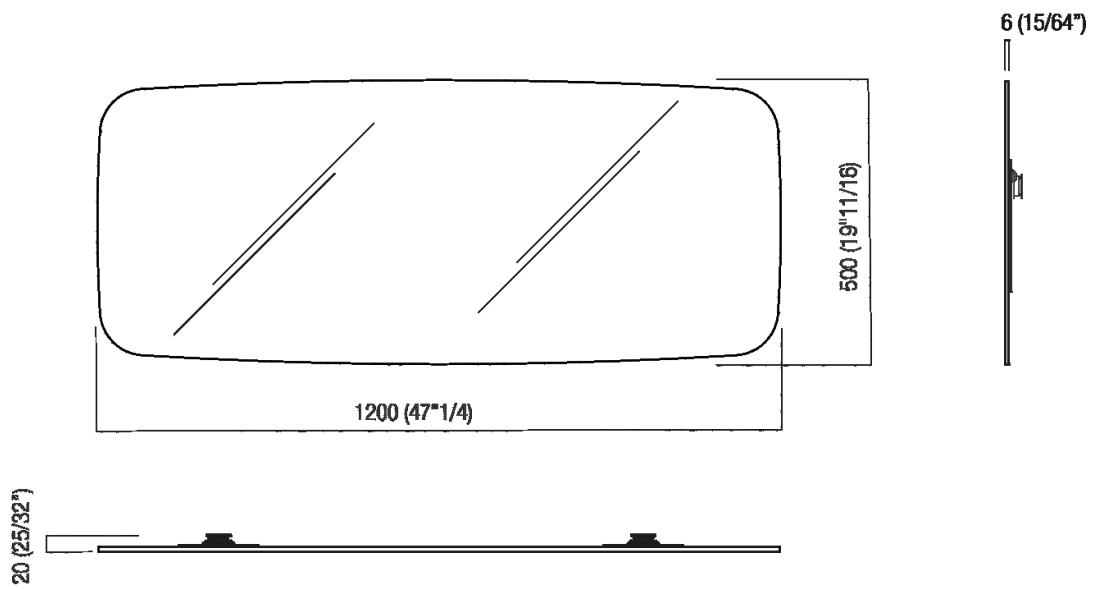

Mirror without lighting that can be positioned horizontally
ASPE0370

Benedini Associati, 2021

Mirror with super-elliptical shape with polished edge without lighting.

Altezza:	50 cm	19" 11/16 inches
Larghezza:	120 cm	47" 1/4 inches
Profondità :	3.8 cm	1" 1/12 inches

Note: Fixing kit included. The mirror is wall mounted by means of screws and wall plugs.

Main dimensions

Installation notes