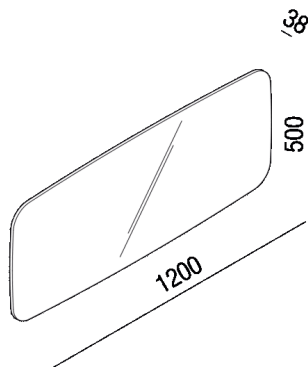

Mirror without lighting that can be positioned horizontally
ASPE0370

Benedini Associati, 2021

Mirror with super-elliptical shape with polished edge without lighting.

Altezza:	50 cm	19" 11/16 inches
Larghezza:	120 cm	47" 1/4 inches
Profondità :	3.8 cm	1" 1/12 inches