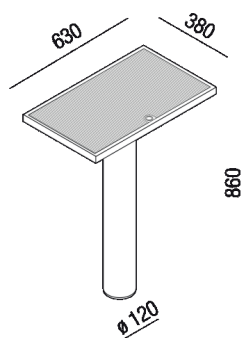

Column washbasin designed for
 wall-mounted drainage
 ACER0996_+ACER0997M_

Benedini Associati, 2022

The washbasin in the Ell series is an iconic but lightweight piece. The flat surface with its breakwater-grill is also the basin, and the two become a single element. Today, in a simultaneously creative and rigorous sequence, the investigation arrives at the pure essence of the washbasin. Two simple architectural elements that radicalize functions. The entire surface, completely integrated with a breakwater-grill, eliminates the usual basin and emphasizes its dual use as a washbasin and support surface. The piece comes in a wide range of finishes: the top is in white Carrara, grey Carnic, black Marquina or green Alpi marble, the grille is in white or deep caviar Corian®, and the column is in white or dark powder-coated steel.

Altezza:	83 cm	32" 43/64 inches
Larghezza:	63 cm	24" 51/64 inches
Diametro:	12 cm	4" 23/32 inches
Profondità :	38 cm	14" 61/64 inches

Finiture

-  White Carrara
-  Grey Carnic
-  Green Alpi
-  Black Marquina
-  White