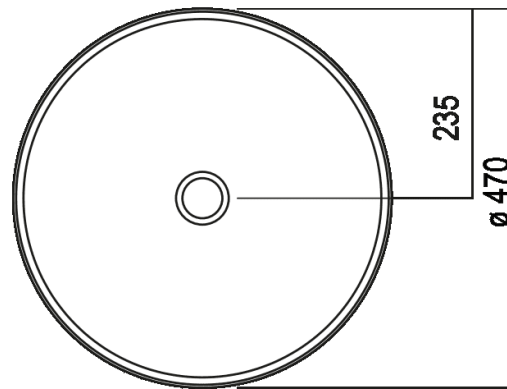

Round over countertop washbasin
 ACER0380L_

Benedini Associati, 2021

Finiture

-  Brushed
-  Brushed burnished
-  Natural brushed brass

Materiali

-  Stainless steel

Undici Inox is manufactured using spin-forming from AISI304 (in brass for the brushed burnished finishes and brushed natural brass) steel sheets, without hole for open drain faucet. The basin includes the waste fitting with plug in a matching finish.

Altezza:	11.8 cm	4â€• 41/64 inches
Diametro:	47 cm	18" 1/24 inches
Peso:	11 kg	24 lbs
Confezione:	61 x 50 x 18 cm	24" x 19" 5/8 x 7" 1/8 inches
Peso della confezione:	13 kg	28 lbs

Note: The Undici washbasin is also available under the counter integrated into the 12 mm thick Evo 21 marble top. Customized finishes: matt white (RAL9003) finish. Surcharge of the price of the standard finishes. Production time of 8 weeks from order date. Customized finishes by PVD (Physical Vapor Deposition): copper, Gun metal. Surcharge of the price of the standard finishes. Production time of 12 weeks from order date.

Main dimensions

Installation notes: wall mounted tap