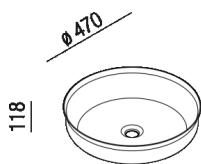

Round over countertop washbasin
 ACER0380L_

Benedini Associati, 2021

Finiture

-  Brushed
-  Brushed burnished
-  Natural brushed brass

Materiali

-  Stainless steel

Undici Inox is manufactured using spin-forming from AISI304 (in brass for the brushed burnished finishes and brushed natural brass) steel sheets, without hole for open drain faucet. The basin includes the waste fitting with plug in a matching finish.

Altezza:	11.8 cm	4â€• 41/64 inches
Diametro:	47 cm	18" 1/24 inches
Peso:	11 kg	24 lbs
Confezione:	61 x 50 x 18 cm	24" x 19" 5/8 x 7" 1/8 inches
Peso della confezione:	13 kg	28 lbs

Note: The Undici washbasin is also available under the counter integrated into the 12 mm thick Evo 21 marble top. Customized finishes: matt white (RAL9003) finish. Surcharge of the price of the standard finishes. Production time of 8 weeks from order date. Customized finishes by PVD (Physical Vapor Deposition): copper, Gun metal. Surcharge of the price of the standard finishes. Production time of 12 weeks from order date.

Main dimensions

Installation notes: wall mounted tap