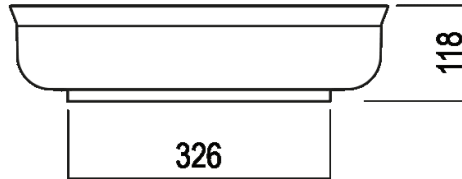

Round over countertop washbasin
 ACER0380L_

Benedini Associati, 2021

Finiture

-  Brushed
-  Brushed burnished
-  Natural brushed brass

Materiali

-  Stainless steel

Undici Inox is manufactured using spin-forming from AISI304 (in brass for the brushed burnished finishes and brushed natural brass) steel sheets, without hole for open drain faucet. The basin includes the waste fitting with plug in a matching finish.

Altezza:	11.8 cm	4â€• 41/64 inches
Diametro:	47 cm	18" 1/24 inches
Peso:	11 kg	24 lbs
Confezione:	61 x 50 x 18 cm	24" x 19" 5/8 x 7" 1/8 inches
Peso della confezione:	13 kg	28 lbs

Note: The Undici washbasin is also available under the counter integrated into the 12 mm thick Evo 21 marble top. Customized finishes: matt white (RAL9003) finish. Surcharge of the price of the standard finishes. Production time of 8 weeks from order date. Customized finishes by PVD (Physical Vapor Deposition): copper, Gun metal. Surcharge of the price of the standard finishes. Production time of 12 weeks from order date.

Main dimensions

Installation notes: wall mounted tap