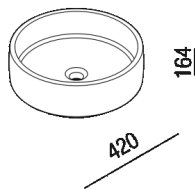

Over countertop washbasin h 16,4 cm
 ACER0420L

Patricia Urquiola, 2022

Materiali

Lava stone

Round, recooked lava stone countertop washbasin available in two sizes, without a hole for the tap and with free drainage. The washbasin is complete with a drain with a cap in the same finish as the washbasin.

Altezza:	16.4 cm	6" 29/64 inches
Diametro:	42 cm	16" 21/32 inches
Peso:	23 kg	50 lbs
Confezione:	48 x 48 x 22 cm	18" 7/8 x 18" 7/8 x 8" 5/8 inches
Peso della confezione:	25 kg	55 lbs

Main dimensions