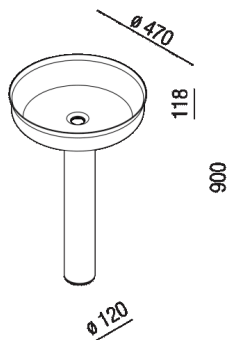

Freestanding washbasin

P-UNDICI-INOX-1

Benedini Associati, 2023

Finiture

Brushed

Natural brushed brass

Materiali

Stainless steel

Undici Inox, in its freestanding version, is a gentle blend of archetypical simplicity and delicately elaborated details. The clarity of its geometries make the washbasin an extremely versatile design element. Undici Inox freestanding is available in a large number of finishes that can be specified separately for the painted support column and the basin that always features an exposed metal (natural brushed brass or stainless steel) interior with coordinated waste. The painted elements are also available with RAL on demand.

Altezza:	90 cm	35" 7/16 inches
Diametro:	47 cm	18" 1/24 inches
Profondità :	12 cm	4" 23/32 inches