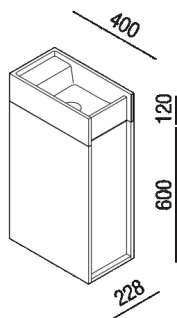

Wall mounted washbasin 20 cm
P-VENTIQUARANTA-1

LucidiPevere, 2023

Materiali

Concrete

Wood

Stainless steel

Minimal dimensions and extreme flexibility for a modular object in two variants, both playing on the same sizes: 20 x 40 cm. In the perpendicular version, fixed to the wall along the shorter side, the washbasin is complemented by a container with a drawer with two shelves. The version parallel to the wall, fixed on the longer side, is integrated with a container with hinged door and two shelves or a flap door towel basket. The washbasin is made of concrete in various finishes while the container is available in two different materials: wood in multilaminar veneer in oak or teak finishes or brushed stainless steel, also suitable for outdoor use. The series also includes a version with a garden hose holder inside the container.

Altezza:	72 cm	28" 11/32 inches
Larghezza:	22.8 cm	8" 31/32 inches
Profondità :	40 cm	15" 3/4 inches