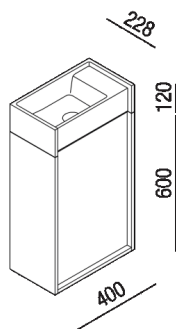

Wall mounted washbasin 40 cm
P-VENTIQUARANTA-2

LucidiPevere, 2023

Materiali

-  Concrete
-  Wood
-  Stainless steel

Minimal dimensions and extreme flexibility for a modular object in two variants, both playing on the same sizes: 20 x 40 cm. In the perpendicular version, fixed to the wall along the shorter side, the washbasin is complemented by a container with a drawer with two shelves. The version parallel to the wall, fixed on the longer side, is integrated with a container with hinged door and two shelves or a flap door towel basket. The washbasin is made of concrete in various finishes while the container is available in two different materials: wood in multilaminar veneer in oak or teak finishes or brushed stainless steel, also suitable for outdoor use. The series also includes a version with a garden hose holder inside the container.

Altezza:	72 cm	28" 11/32 inches
Larghezza:	40 cm	15" 3/4 inches
Profondit� :	22.8 cm	8" 31/32 inches