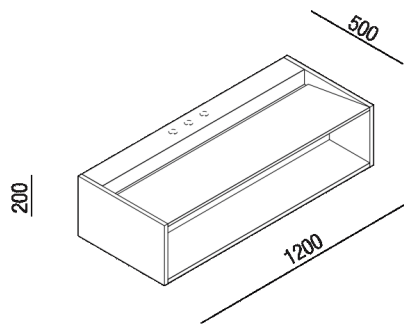

Wall mounted washbasin with shelf 120 cm
 P-FACE-A-FACE-2

Jean Nouvel Design, 2022

Finiture

-  White Carrara
-  Grey Carnico
-  Black Marquina

Materiali

-  Marble

Altezza:	30 cm	11" 13/16 inches
Larghezza:	120 cm	47" 1/4 inches
Profondità :	50 cm	