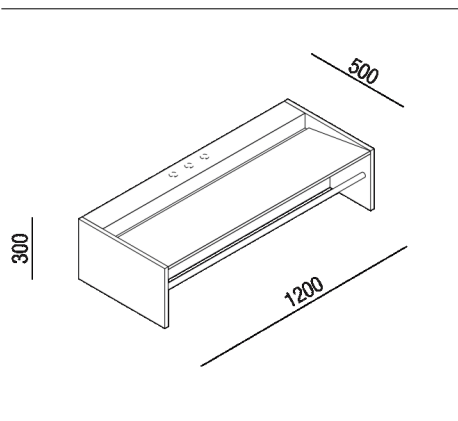

Wall mounted washbasin with towel holder
 120 cm
 P-FACE-A-FACE-3

Jean Nouvel Design, 2022

Finiture

-  White Carrara
-  Grey Carnico
-  Black Marquina

Materiali

-  Marble

Altezza:	30 cm	11" 13/16 inches
Larghezza:	120 cm	47" 1/4 inches
Profondit�:	50 cm	19" 11/16 inches