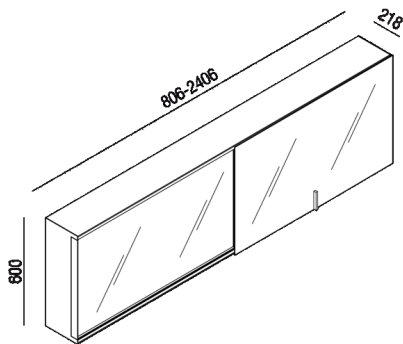

Mirror cabinet

P-028

Benedini Associati, 2023

**Finiture**

-  Natural oak
-  Brown oak
-  Dark oak
-  Reconstituted with teak finish
-  Polished
-  Satin finish

**Materiali**

-  Wood
-  Stainless steel

Altezza:	60 cm	23" 5/8 inches
Profondità :	21.8 cm	8" 3/4", 64 inches