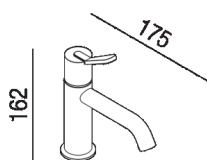

---

Single-hole mixer tap for washbasin without pop-up plug lever  
AFEZ002U\_

Benedini Associati, 2018

Top mounted tap for washbasin.

---

---

Single-hole mixer tap for washbasin without pop-up plug lever, including flexible connection hoses

---

Altezza:	17.2 cm	6" 3/4 inches
----------	---------	---------------

---

Profondità :	17.5 cm	6" 7/8 inches
--------------	---------	---------------

---

---

**Finiture**

Chrome

Matt white painted

Matt black painted

**Materiali**

Brass

Main dimensions