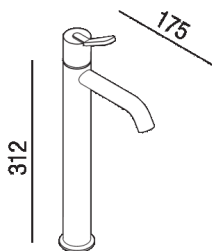

Single-hole mixer tap for washbasin without pop-up plug lever  
 AFEZ003U\_

Benedini Associati, 2018

Top mounted tap for washbasin.

Single-hole mixer tap for washbasin without pop-up plug lever, including flexible connection hoses.

Altezza:	31,2 cm	12" 1/4 inches
----------	---------	----------------

Profondità :	17.5 cm	6" 7/8 inches
--------------	---------	---------------

**Finiture**

-  Chrome
-  Matt white painted
-  Matt black painted

**Materiali**

-  Brass

Main dimensions