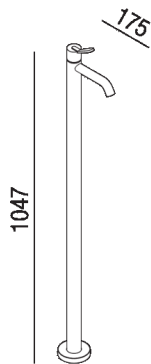

Single-hole basin mixer
.EFEZ004U_+IFEZ004U

Benedini Associati, 2018

Single-hole basin mixer, designed for floor fixing.

Altezza:	104.7 cm	41" 1/4 inches
Profondità :	17.5 cm	6" 7/8 inches

Finiture

-  Chrome
-  Matt white painted
-  Matt black painted

Materiali

-  Brass

Main dimensions