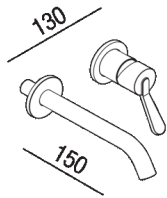

Built-in basin mixer, 15 cm (5" 7/8) spout
.EFEZ011U_+IFEZ010U

Benedini Associati, 2018

Wall mounted tap for washbasin.

Built-in basin mixer, 15 cm (5" 7/8) spout

Larghezza: 13 cm 5" 1/8 inches

Profondità: 15 cm 5" 7/8 inches

Finiture

Chrome

Matt white painted

Matt black painted

Materiali

Brass

Main dimensions