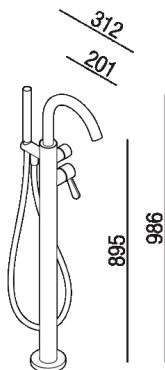

Bathtub mixer, with floor connections
 .EFEZ028U_+.IFEZ028U

Benedini Associati, 2018

Floor mounted tap for bathtub.

Bathtub mixer, with floor connections.

Altezza:	88.9 cm	33" inches
Profondità :	29.5 cm	11" 5/8 inches

Finiture

-  Chrome
-  Matt white painted
-  Matt black painted

Materiali

-  Brass

Main dimensions