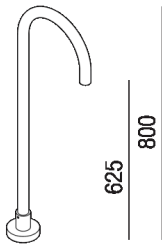

Floor standing spout
.MET885U_

Benedini Associati, 2018

Floor standing bathtub spout. Flow and temperature regulation not managed. H 80 cm (31” 1/2)

Altezza: 80 cm 31" 1/2 inches

Finiture

-  Matt black painted
-  Matt white painted
-  Chrome

Materiali

-  Brass

Main dimensions