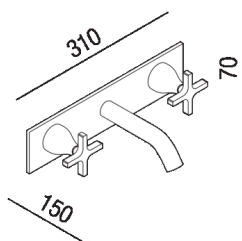

Built-in washbasin tap with dual control
 .EMEM321NZZS_+.IMEM320NZZS

Benedini Associati, 2009

Built-in washbasin tap with dual control, 15 cm (5 7/8) spout

Altezza:	7 cm	2" 3/4 inches
Larghezza:	31 cm	12" 1/4 inches
Profondità :	15 cm	15" 7/8 inches

Note: Memory taps, in the finish with brass base, could have slight chromatic differences respect the accessories series of the same collection. Standard finishes:- chrome- burnished brushed- natural brushed brass- matt black (RAL9005) finish Customized finishes:- matt white (RAL9003) finish - natural polished brass- other customized natural brass finishes Minimum batch 10 pieces for finish. Surcharge 10% of the price of the matt black finish. Production time of 6 weeks from order date. Customized finishes:- copper PVD- Gun metal PVD - nickel brushed Minimum batch 5 pieces for finish. Surcharge 50% of the price of the chrome finish. Production time of 10/12 weeks from order date. (* Physical Vapor Deposition)

Finiture

-  Chrome
-  Matt black painted
-  Natural brushed brass
-  Brushed burnished

Materiali

-  Brass

Main dimensions