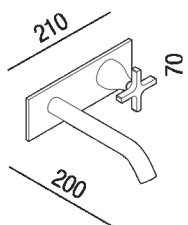

Built-in washbasin mixer tap with single gradual flow control
 .EMEM332NZZS_+.IMEM331NZZS

Benedini Associati, 2009

Wall mounted tap featuring a cross-shaped handle.

Built-in washbasin mixer tap with single gradual flow control, 20 cm (7 7/8 inches) spout

Altezza: 7 cm 2" 3/4 inches

Larghezza: 21 cm 8" 1/4 inches

Profondità : 20 cm 7" 7/8 inches

Note: Memory taps, in the finish with brass base, could have slight chromatic differences respect the accessories series of the same collection. Standard finishes:- chrome- burnished brushed- natural brushed brass- matt black (RAL9005) finish
 Customized finishes:- matt white (RAL9003) finish - natural polished brass- other customized natural brass finishes Minimum batch 10 pieces for finish. Surcharge 10% of the price of the matt black finish. Production time of 6 weeks from order date.
 Customized finishes:- copper PVD- Gun metal PVD - nickel brushed Minimum batch 5 pieces for finish. Surcharge 50% of the price of the chrome finish. Production time of 10/12 weeks from order date. (* Physical Vapor Deposition)

Finiture

-  Chrome
-  Matt black painted
-  Natural brushed brass
-  Brushed burnished

Materiali

-  Brass

Main dimensions