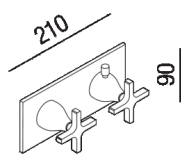

SCHEDA TECNICA
Taps and shower heads for bathtub and shower Memory gruppo termostatico ad una uscita
.EMEM351NZZS_+.IMEM351NZZS

Thermostatic set with single output
 .EMEM351NZZS_+.IMEM351NZZS

Benedini Associati, 2009

Built-in thermostatic set with water flow regulation and single output.

Altezza:	9 cm	3" 1/2 inches
Larghezza:	23.4 cm	9" 7/32 inches

Note: Memory taps, in the finish with brass base, could have slight chromatic differences respect the accessories series of the same collection. Standard finishes:- chrome- burnished brushed- natural brushed brass- matt black (RAL9005) finish Customized finishes:- matt white (RAL9003) finish - natural polished brass- other customized natural brass finishes Minimum batch 10 pieces for finish. Surcharge 10% of the price of the matt black finish. Production time of 6 weeks from order date. Customized finishes:- copper PVD- Gun metal PVD - nickel brushed Minimum batch 5 pieces for finish. Surcharge 50% of the price of the chrome finish. Production time of 10/12 weeks from order date. (* Physical Vapor Deposition)