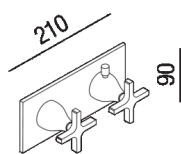

**SCHEDA TECNICA**  
**Taps and shower heads for bathtub and shower Memory gruppo termostatico a due uscite**  
**.EMEM352NZZS\_+.IMEM352NZZS**

Thermostatic set with two outputs  
 .EMEM352NZZS\_+.IMEM352NZZS

Benedini Associati, 2009

Built-in thermostatic set with flow regulation with two outputs.

Altezza: 9 cm 3" 1/2 inches

Larghezza: 23.4 cm 9â€• 7/32 inches

Note: Memory taps, in the finish with brass base, could have slight chromatic differences respect the accessories series of the same collection. Standard finishes:- chrome- burnished brushed- natural brushed brass- matt black (RAL9005) finish Customized finishes:- matt white (RAL9003) finish - natural polished brass- other customized natural brass finishes Minimum batch 10 pieces for finish. Surcharge 10% of the price of the matt black finish. Production time of 6 weeks from order date. Customized finishes:- copper PVD- Gun metal PVD - nickel brushed Minimum batch 5 pieces for finish. Surcharge 50% of the price of the chrome finish. Production time of 10/12 weeks from order date. (\* Physical Vapor Deposition)