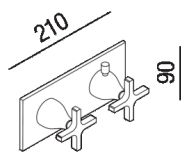

SCHEDA TECNICA
Taps and shower heads for bathtub and shower Memory gruppo termostatico a tre uscite
.EMEM353NZZS_+.IMEM353NZZS

Thermostatic set with three outputs
 .EMEM353NZZS_+.IMEM353NZZS

Benedini Associati, 2009

Built-in thermostatic set with flow regulation with three outputs

Altezza:	9 cm	3" 1/2 inches
Larghezza:	23.4 cm	9â€• 7/32 inches

Note: Memory taps, in the finish with brass base, could have slight chromatic differences respect the accessories series of the same collection. Standard finishes:- chrome- burnished brushed- natural brushed brass- matt black (RAL9005) finish Customized finishes:- matt white (RAL9003) finish - natural polished brass- other customized natural brass finishes Minimum batch 10 pieces for finish. Surcharge 10% of the price of the matt black finish. Production time of 6 weeks from order date. Customized finishes:- copper PVD- Gun metal PVD - nickel brushed Minimum batch 5 pieces for finish. Surcharge 50% of the price of the chrome finish. Production time of 10/12 weeks from order date. (* Physical Vapor Deposition)